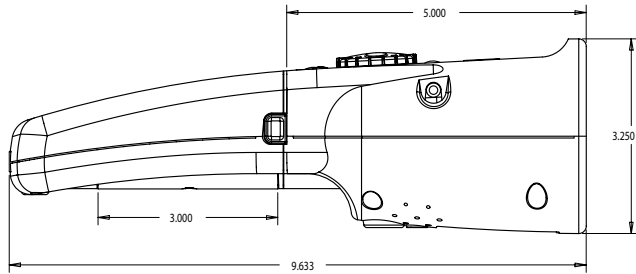

DIMENSIONS

DT-900-PR PROFESSIONAL includes:
TechStrobe unit, extra battery, flash-
tube, AC Adaptor, and belt holster

SPECIFICATIONS

FLASH RATE RANGE	40-12,500 Flashes Per Minute (FPM)
FLASH RATE ACCURACY	+/- 0.5 FPM or +/- 0.01% of reading, whichever is greater
FLASH SETTING RESOLUTION	0.1 FPM for 100 to 9999 FPM, 1 FPM for 10,000 to 12,500 FPM
TACHOMETER RANGE	40 - 59,000 RPM
TACHOMETER ACCURACY	+/- 0.5 RPM or +/- 0.01% of reading, whichever is greater
FLASH TUBE	Xenon, 10W, user replaceable
FLASH TUBE LIFE	100 Million Flashes
FLASH DURATION	9-15 usec
LIGHT POWER	154 mJoules per flash
BATTERY TYPE	NiMH, rechargeable, removeable
BATTERY CAPACITY	2.6 AmpHr
BATTERY CHARGE TIME	2-4 hours, using supplied AC adaptor
RUN TIME PER CHARGE	2.5 hours at 1600 FPM, 1.25 hours at 3200 FPM
BATTERY CHARGER AC INPUT	115 VAC, 50/60 Hz
DISPLAY	8 character by 2 line LCD, alphanumeric
DISPLAY UPDATE	continuous
DISPLAY RESOLUTION	0.1 FPM for 100 to 9999 FPM, 1 FPM for 10,000 to 12,500 FPM
TIMEBASE	Crystal oscillator, 100 ppm accuracy
CONTROLS	Power, multiply by 2, divide by 2, phase shift, external trigger
EXTERNAL TRIGGER INPUT	0-5V TTL type via stereo phono jack
EXTL TRIGGER TO FLASH DELAY	5 usec maximum
CLOCK OUTPUT	0-5V TTL type signal via stereo phono jack
COLOR	Industrial Cool Grey
HOUSING	Impact & oil resistant polycarbonate
WEIGHT	650 g / 1 lb, 7 oz.