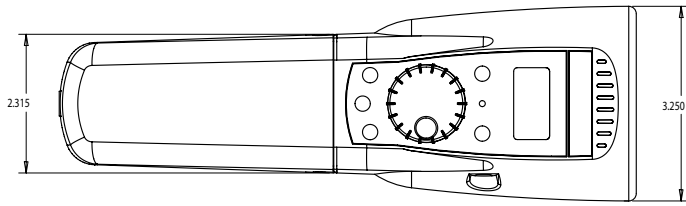

DIMENSIONS

DT-900-PR PROFESSIONAL includes:
TechStrobe unit, extra battery, flash-
tube, AC Adaptor, and belt holster

SPECIFICATIONS

FLASH RATE RANGE	40-12,500 Flashes Per Minute (FPM)
FLASH RATE ACCURACY	+/- 0.5 FPM or +/- 0.01% of reading, whichever is greater
FLASH SETTING RESOLUTION	0.1 FPM for 100 to 9999 FPM, 1 FPM for 10,000 to 12,500 FPM
TACHOMETER RANGE	40 - 59,000 RPM
TACHOMETER ACCURACY	+/- 0.5 RPM or +/- 0.01% of reading, whichever is greater
FLASH TUBE	Xenon, 10W, user replaceable
FLASH TUBE LIFE	100 Million Flashes
FLASH DURATION	9-15 usec
LIGHT POWER	154 mJoules per flash
BATTERY TYPE	NiMH, rechargeable, removeable
BATTERY CAPACITY	2.6 AmpHr
BATTERY CHARGE TIME	2-4 hours, using supplied AC adaptor
RUN TIME PER CHARGE	2.5 hours at 1600 FPM, 1.25 hours at 3200 FPM
BATTERY CHARGER AC INPUT	115 VAC, 50/60 Hz
DISPLAY	8 character by 2 line LCD, alphanumeric
DISPLAY UPDATE	continuous
DISPLAY RESOLUTION	0.1 FPM for 100 to 9999 FPM, 1 FPM for 10,000 to 12,500 FPM
TIMEBASE	Crystal oscillator, 100 ppm accuracy
CONTROLS	Power, multiply by 2, divide by 2, phase shift, external trigger
EXTERNAL TRIGGER INPUT	0-5V TTL type via stereo phono jack
EXTL TRIGGER TO FLASH DELAY	5 usec maximum
CLOCK OUTPUT	0-5V TTL type signal via stereo phono jack
COLOR	Industrial Cool Grey
HOUSING	Impact & oil resistant polycarbonate
WEIGHT	650 g / 1 lb, 7 oz.